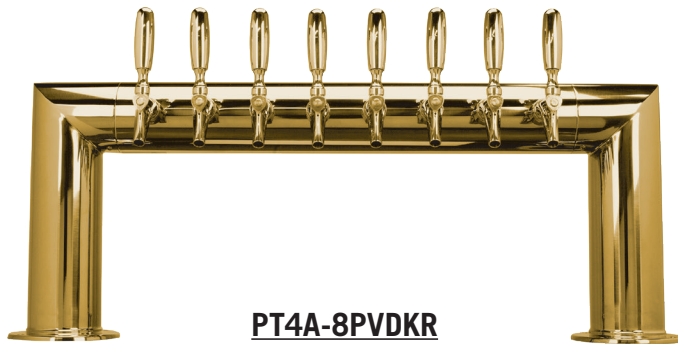

DRAFT TOWER

PASS THRU - 8 FAUCET

- Clean, bold tubular style is perfect for displaying draft beer variety
- The draft tower is a marketing tool, not just a bar fixture
- Exterior finish will provide years of durable service
- All stainless steel contact with the beer for the ultimate in draft purity

PT4A-8PSSKR
Polished Stainless Steel

PT4A-8PVDKR
PVD Brass

Faucet knobs not included.

 Certified by the National Sanitation Foundation

 The integrated Kool-Rite module provides optimum cooling at the point of dispense. The module construction makes the installation process as simple as PLUG "N" POUR.

Part No.	Faucets	Finish	Dispense System	Shipping Weight
<input type="checkbox"/> PT4A-8PSSKR	8	Polished S/S	Kool-Rite (Glycol)	22 kg 48 lbs
<input type="checkbox"/> PT4A-8PVDKR	8	PVD Brass	Kool-Rite (Glycol)	22 kg 48 lbs