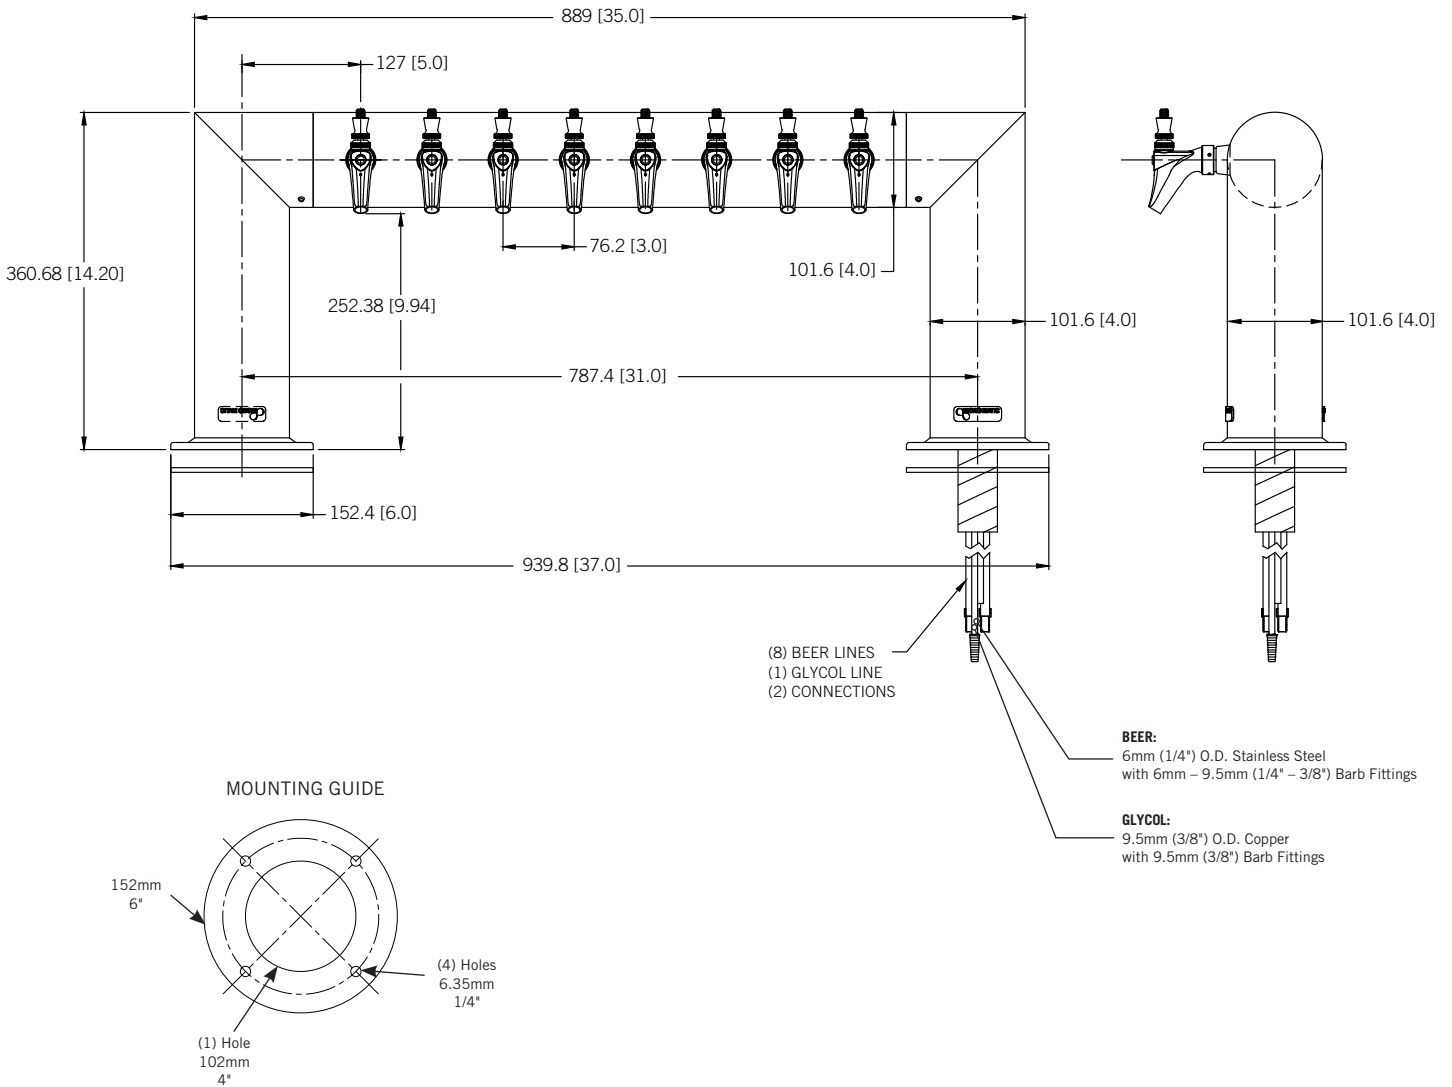

Part No.	Faucets	Finish	Dispense System	Shipping Weight
☐ PT4A-8PSSKR	8	Polished S/S	Kool-Rite (Glycol)	22 kg 48 lbs
☐ PT4A-8PVDKR	8	PVD Brass	Kool-Rite (Glycol)	22 kg 48 lbs

Dimensions

MICRO MATIC
Toll-Free: 1-866-327-4159
www.micromatic.com

West
19791 Bahama St.
Northridge, CA 91324
Tel. (818) 701-9765
Fax. (818) 701-9844

Central
10726 North Second St.
Machesney Park, IL 61115
Tel. (815) 968-7557
Fax. (815) 968-0363

Southeast
15111 Dispense Ln.
Brooksville, FL 34604
Tel. (352) 799-6331
Fax. (352) 796-2429

Northeast
4601 Saucon Creek Rd.
Center Valley, PA 18034
Tel. (610) 625-4464
Fax. (610) 625-4466