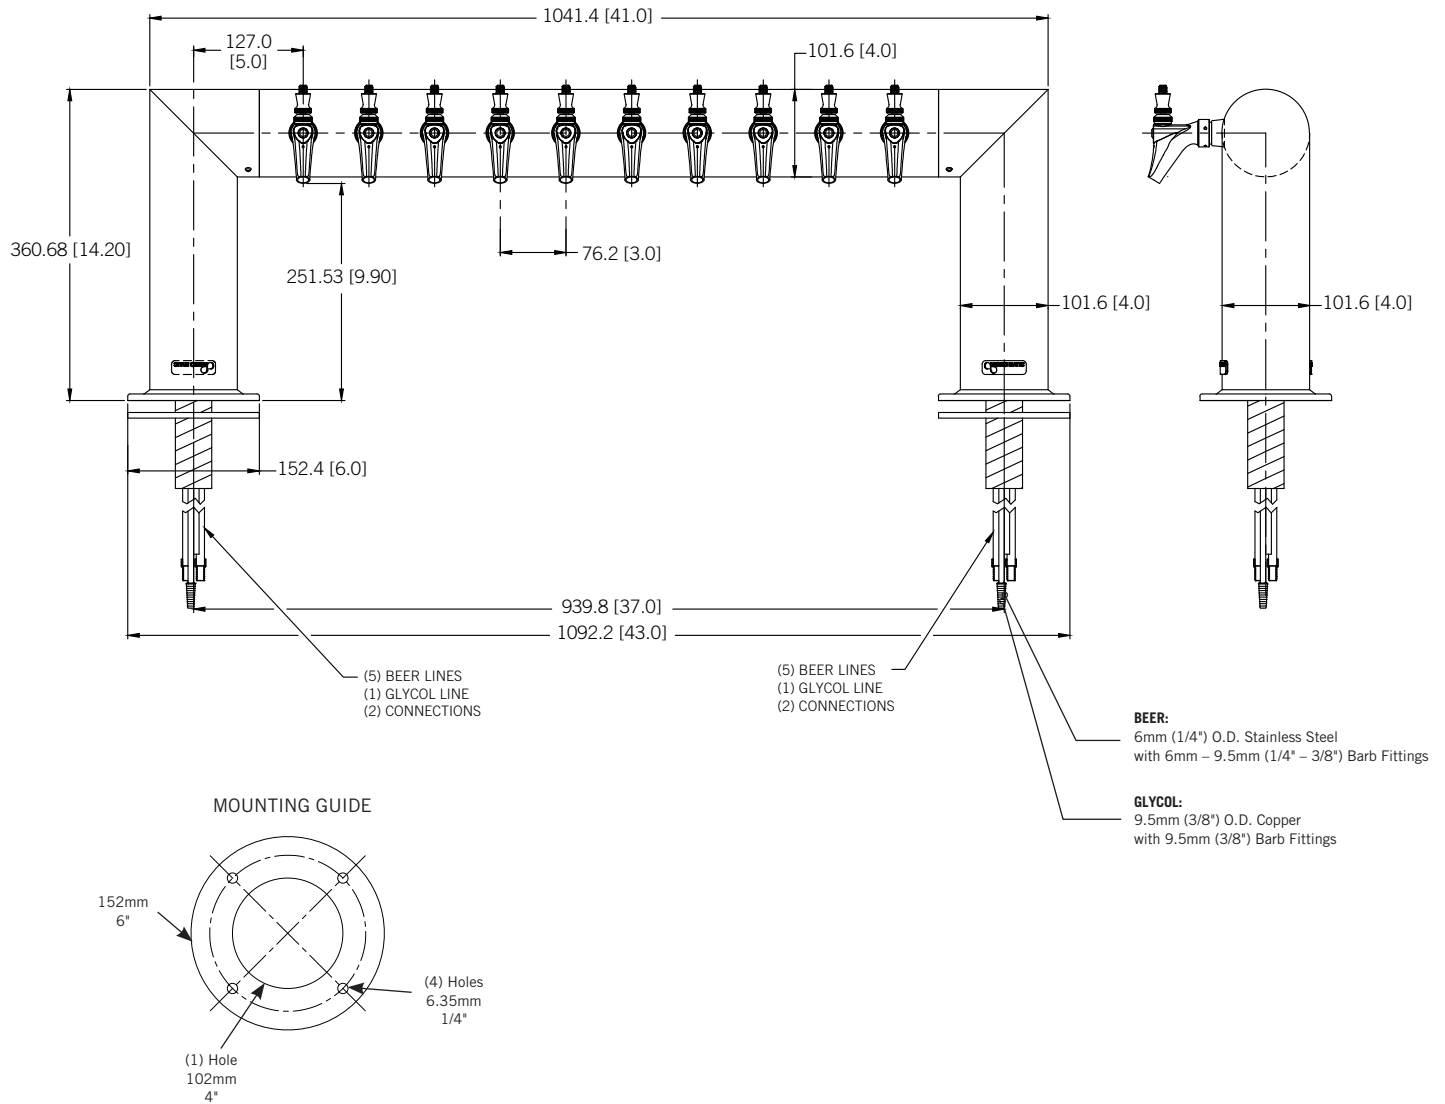

Part No.	Faucets	Finish	Dispense System	Shipping Weight
☐ PT4A-10PSSKR	10	Polished S/S	Kool-Rite (Glycol)	23 kg 50 lbs
☐ PT4A-10PVDKR	10	PVD Brass	Kool-Rite (Glycol)	23 kg 50 lbs

Dimensions

MICRO MATIC
Toll-Free: 1-866-327-4159
www.micromatic.com

West
19791 Bahama St.
Northridge, CA 91324
Tel. (818) 701-9765
Fax. (818) 701-9844

Central
10726 North Second St.
Machesney Park, IL 61115
Tel. (815) 968-7557
Fax. (815) 968-0363

Southeast
15111 Dispense Ln.
Brooksville, FL 34604
Tel. (352) 799-6331
Fax. (352) 796-2429

Northeast
4601 Saucon Creek Rd.
Center Valley, PA 18034
Tel. (610) 625-4464
Fax. (610) 625-4466