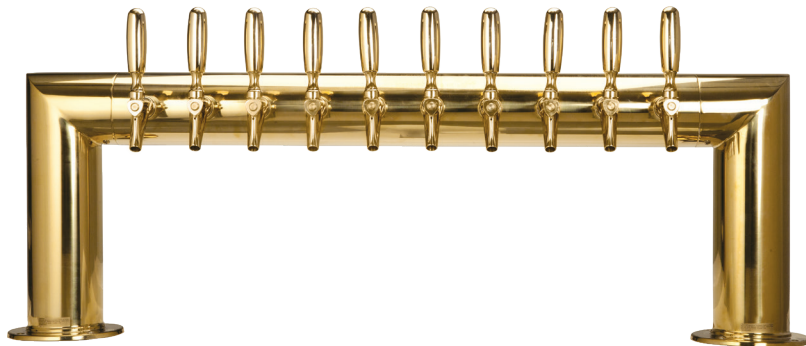

DRAFT TOWER

PASS THRU - 10 FAUCET

- Clean, bold tubular style is perfect for displaying draft beer variety
- The draft tower is a marketing tool, not just a bar fixture
- Exterior finish will provide years of durable service
- All stainless steel contact with the beer for the ultimate in draft purity

PT4A-10PSSKR
Polished Stainless Steel

PT4A-10PVDKR
PVD Brass

Faucet knobs not included.

 Certified by the National Sanitation Foundation

 The integrated Kool-Rite module provides optimum cooling at the point of dispense. The module construction makes the installation process as simple as PLUG "N" POUR.

Part No.	Faucets	Finish	Dispense System	Shipping Weight
<input type="checkbox"/> PT4A-10PSSKR	10	Polished S/S	Kool-Rite (Glycol)	23 kg 50 lbs
<input type="checkbox"/> PT4A-10PVDKR	10	PVD Brass	Kool-Rite (Glycol)	23 kg 50 lbs