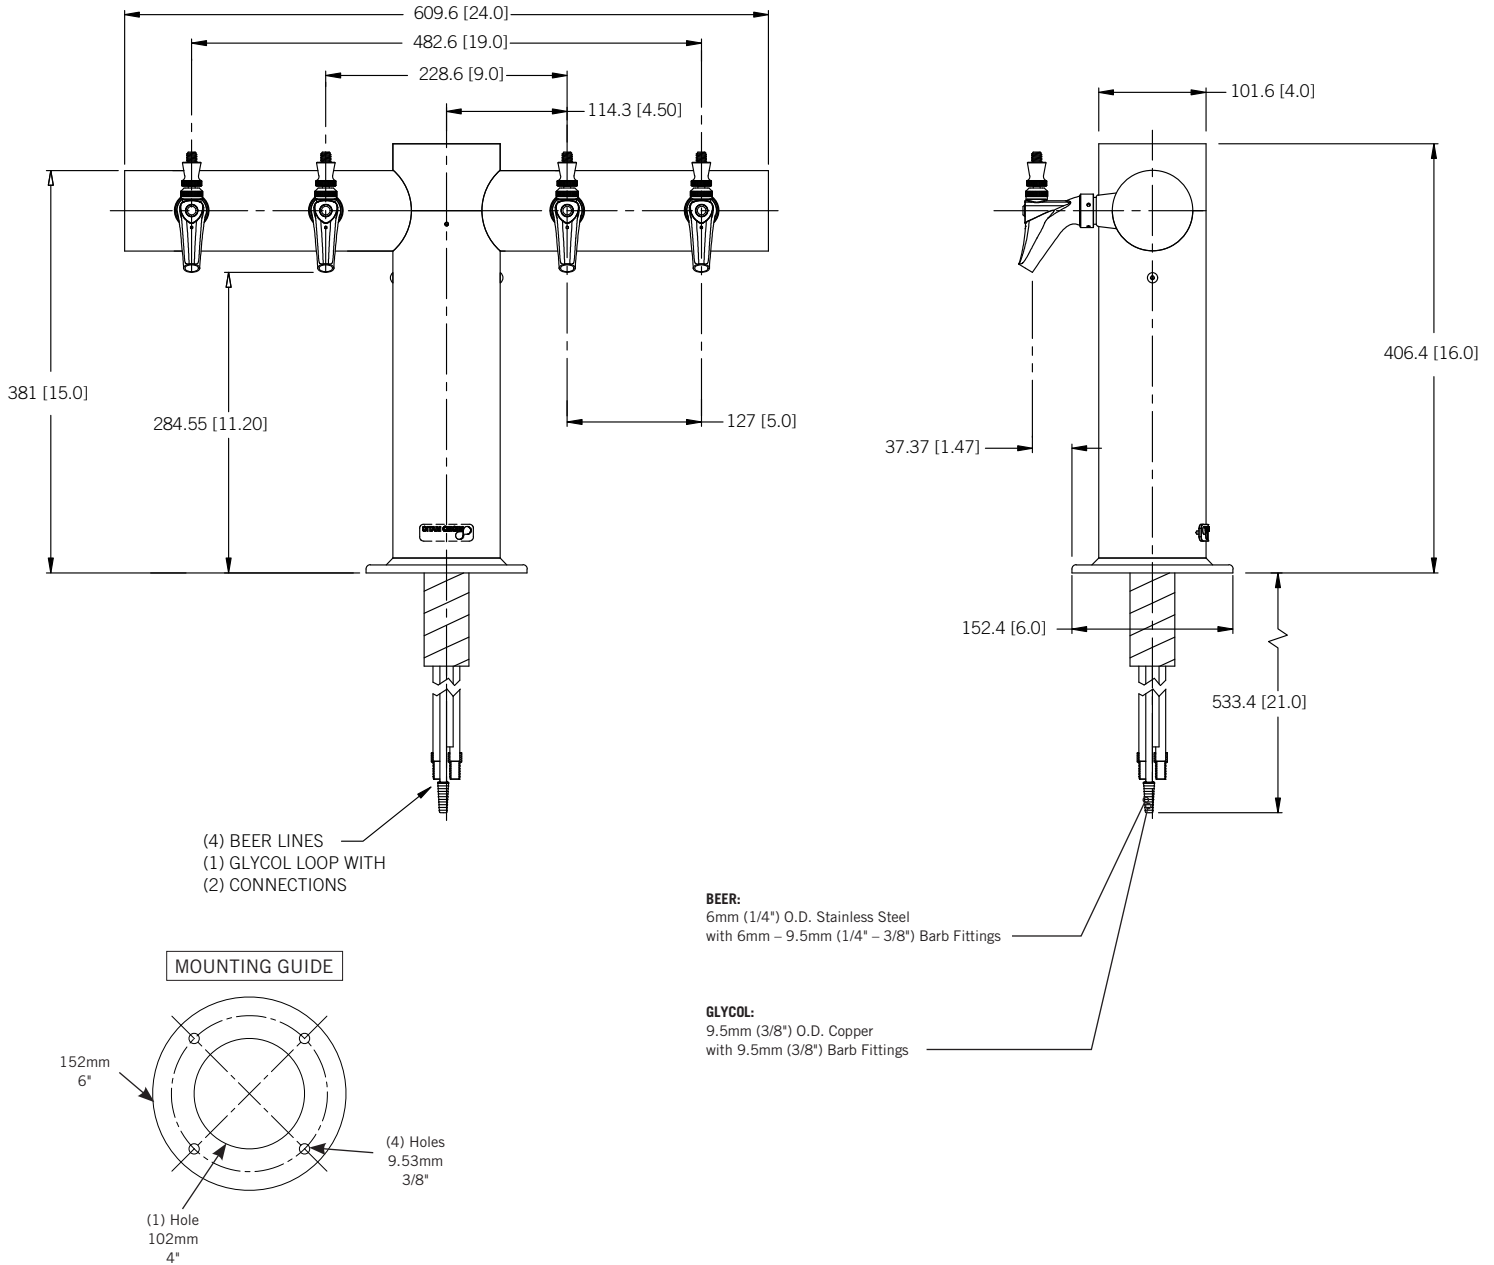

Part No.	Faucets	Finish	Dispense System	Shipping Weight
☐ METRO-T-4PSSKR	4	Polished Stainless Steel	Kool-Rite™ (Glycol)	15 kg 33 lbs
☐ METRO-T-4PVDKR	4	PVD Brass	Kool-Rite™ (Glycol)	15 kg 33 lbs

Dimensions

MICRO MATIC
Toll-Free: 1-866-327-4159
www.micromatic.com

West
19791 Bahama St.
Northridge, CA 91324
Tel. (818) 701-9765
Fax. (818) 701-9844

Central
10726 North Second St.
Machesney Park, IL 61115
Tel. (815) 968-7557
Fax. (815) 968-0363

Southeast
15111 Dispense Ln.
Brooksville, FL 34604
Tel. (352) 799-6331
Fax. (352) 796-2429

Northeast
4601 Saucon Creek Rd.
Center Valley, PA 18034
Tel. (610) 625-4464
Fax. (610) 625-4466