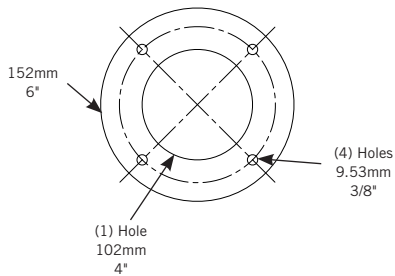

## METROPOLIS™ HH - 36 FAUCET

- Metropolis™ draft towers have a distinctive art deco style.
- The draft tower is a marketing tool, not just a bar fixture.
- Exterior finish will provide years of durable service.
- All stainless steel contact with the beer for the ultimate in draft purity.

Part No.	Faucets	Finish	Shipping Weight
 METRO-HH-36PSSKR	36	Polished Stainless Steel	TBD

Dimensions

MOUNTING GUIDE

 **MICRO MATIC**  
Toll-Free: 1-866-327-4159  
[www.micromatic.com](http://www.micromatic.com)