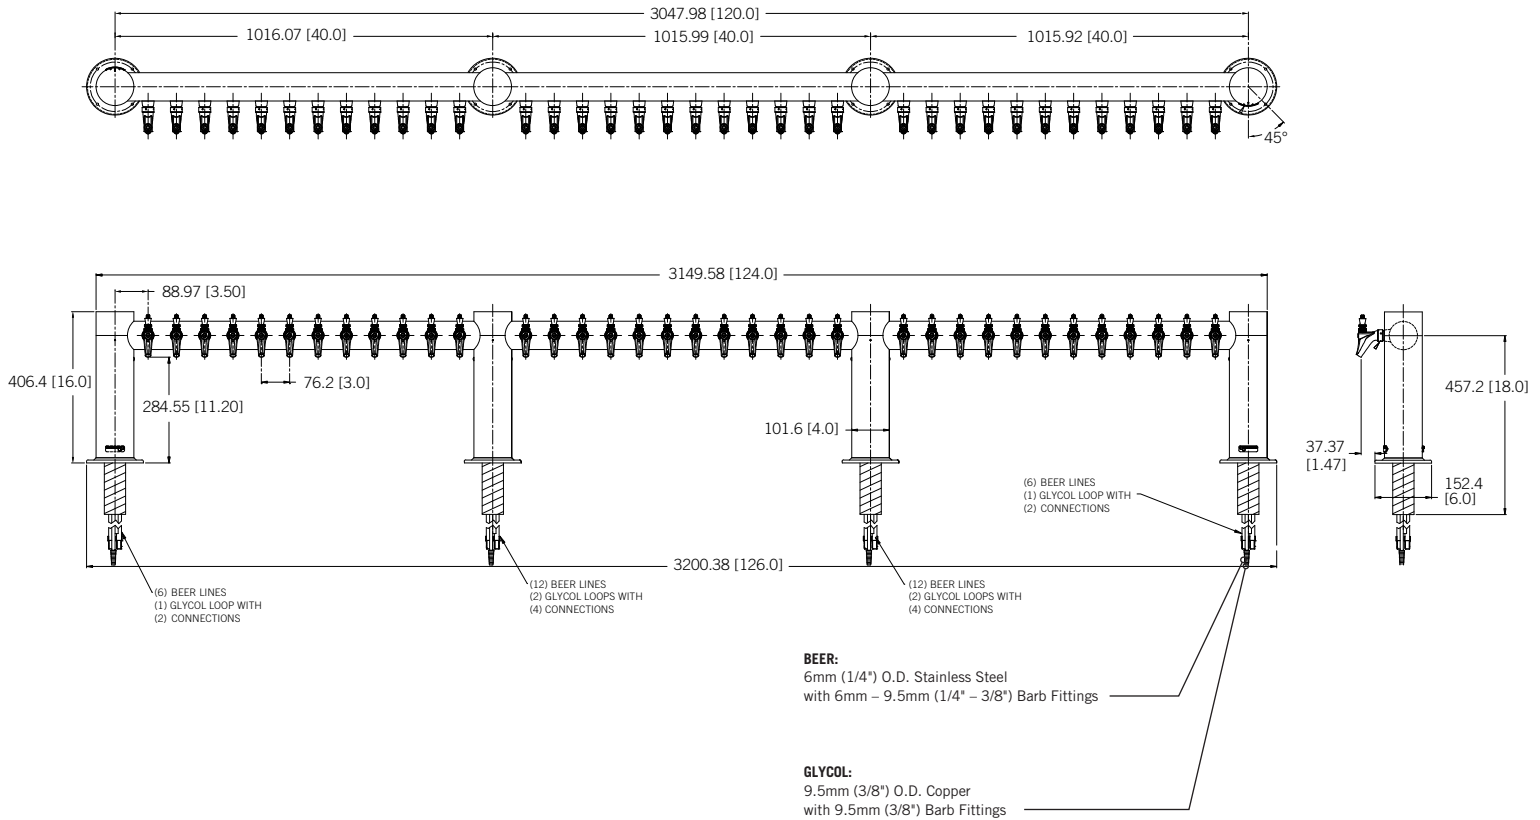

## METROPOLIS™ HH - 36 FAUCET

- Metropolis™ draft towers have a distinctive art deco style.
- The draft tower is a marketing tool, not just a bar fixture.
- Exterior finish will provide years of durable service.
- All stainless steel contact with the beer for the ultimate in draft purity.

Part No.	Faucets	Finish	Shipping Weight
 METRO-HH-36PSSKR	36	Polished Stainless Steel	TBD

Dimensions

MOUNTING GUIDE

 **MICRO MATIC**  
Toll-Free: 1-866-327-4159  
[www.micromatic.com](http://www.micromatic.com)