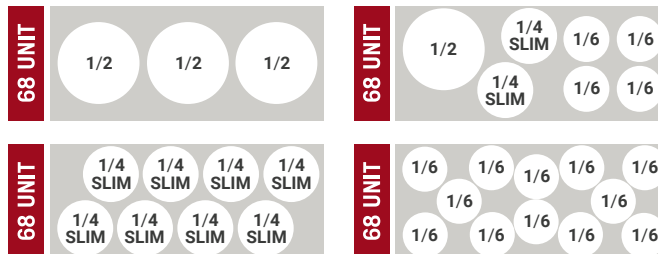

PRO-LINE REFRIGERATION

KEG CAPACITIES

9 1/4"
1/6 BARREL

11 1/8"
1/4 SLIM BARREL

16 1/8"
1/2 BARREL

MDD17 SERIES
17-1/2"W x 30-1/4"D
1 - 2 Kegs

MDD23 SERIES
25"W x 30-1/4"D
1 - 4 Kegs

PROVIDE
**CHOICE
ON TAP!**

MDD58 SERIES
59-1/2"W x 29"D
3 - 8 Kegs

MDD68 SERIES
69-1/2"W x 29"D
3 - 12 Kegs

MDD78 SERIES
79-1/2"W x 29"D
4 - 14 Kegs

MDD94 SERIES
95-1/2"W x 29"D
5 - 16 Kegs

Number of faucets depends on what type of beverages you are pouring.