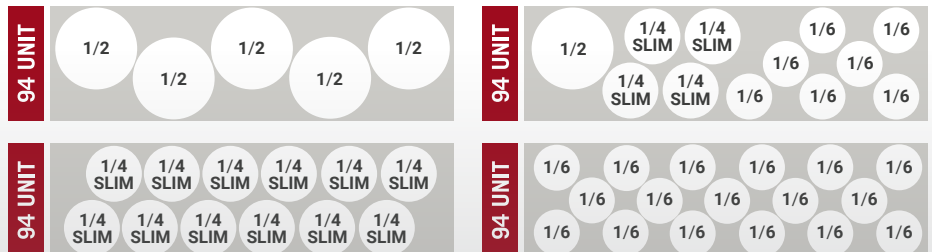

MDD58 SERIES
59-1/2"W x 29"D
3 - 8 Kegs

MDD68 SERIES
69-1/2"W x 29"D
3 - 12 Kegs

MDD78 SERIES
79-1/2"W x 29"D
4 - 14 Kegs

MDD94 SERIES
95-1/2"W x 29"D
5 - 16 Kegs

Number of faucets depends on what type of beverages you are pouring.