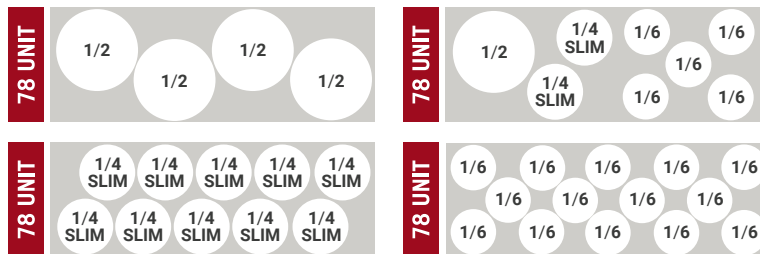

PRO-LINE REFRIGERATION

KEG CAPACITIES

9 1/4"
1/6 BARREL

11 1/8"
1/4 SLIM BARREL

16 1/8"
1/2 BARREL

MDD17 SERIES
17-1/2"W x 30-1/4"D
1 - 2 Kegs

MDD23 SERIES
25"W x 30-1/4"D
1 - 4 Kegs

PROVIDE
**CHOICE
ON TAP!**

MDD58 SERIES
59-1/2"W x 29"D
3 - 8 Kegs

MDD68 SERIES
69-1/2"W x 29"D
3 - 12 Kegs

MDD78 SERIES
79-1/2"W x 29"D
4 - 14 Kegs

MDD94 SERIES
95-1/2"W x 29"D
5 - 16 Kegs

Number of faucets depends on what type of beverages you are pouring.