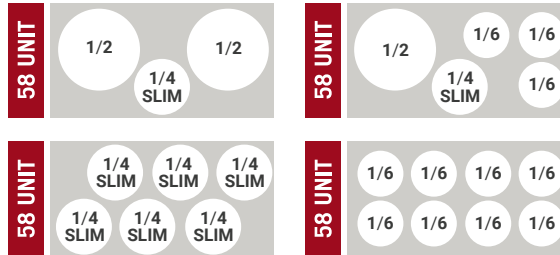

PRO-LINE REFRIGERATION

KEG CAPACITIES

9 1/4"
1/6 BARREL

11 1/8"
1/4 SLIM BARREL

16 1/8"
1/2 BARREL

MDD17 SERIES
17-1/2"W x 30-1/4"D
1 - 2 Kegs

MDD23 SERIES
25"W x 30-1/4"D
1 - 4 Kegs

PROVIDE
**CHOICE
ON TAP!**

MDD58 SERIES
59-1/2"W x 29"D
3 - 8 Kegs

MDD68 SERIES
69-1/2"W x 29"D
3 - 12 Kegs

MDD78 SERIES
79-1/2"W x 29"D
4 - 14 Kegs

MDD94 SERIES
95-1/2"W x 29"D
5 - 16 Kegs

Number of faucets depends on what type of beverages you are pouring.